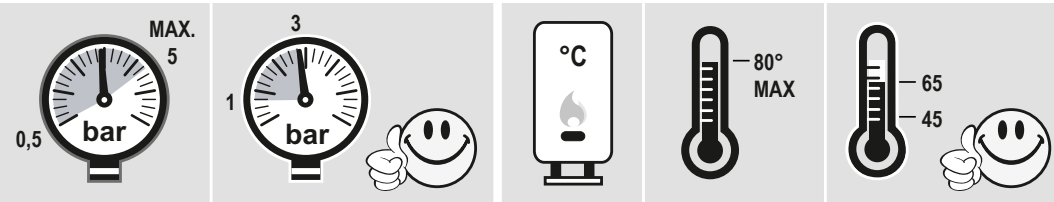

Installation Manual
SP90 & DB1

COCOON
www.bycocoon.com

DB1

SP90

create your professional account and
order safely online at
www.bycocoon.com

for technical assistance email to
support@bycocoon.com

COCOON
www.bycocoon.com