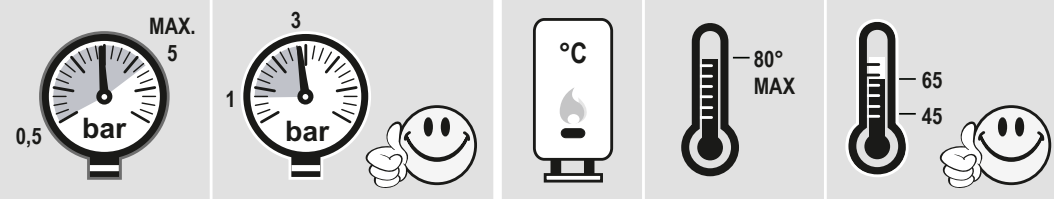

Installation Manual
SP90 & DB1

COCOON
www.bycocoon.com

DB1

SP90

create your professional account and
order safely online at
www.bycocoon.com

for technical assistance email to
support@bycocoon.com

COCOON
www.bycocoon.com