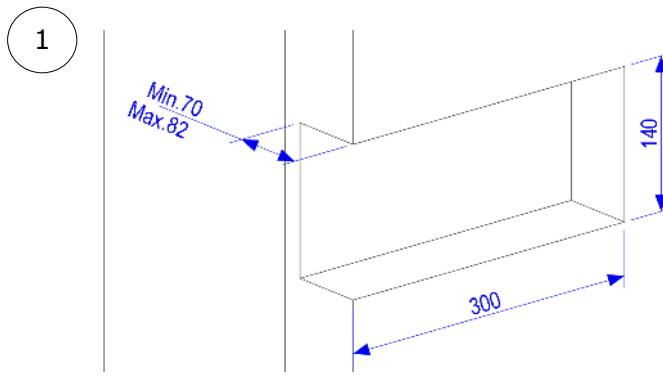

BOX03-2019

BOX03-2019

The contents of the
box:

BOX03-2019

Depth Min.70 Max.82 with wall cladding

3.1  **After the operation 3, Test the plant !**
If the test is Ok, go with the point 4!

7 Clean all the surface with the apposite product, for the stainless steel faucet use water with a neutral detergent.