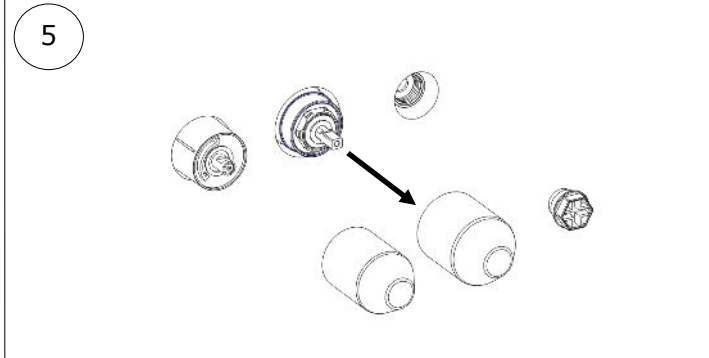

BOX03-2019

BOX03-2019

The contents of the
box:

BOX03-2019

Depth Min.70 Max.82 with wall cladding

3.1  **After the operation 3, Test the plant !**
If the test is Ok, go with the point 4!

7 Clean all the surface with the apposite product, for the stainless steel faucet use water with a neutral detergent.