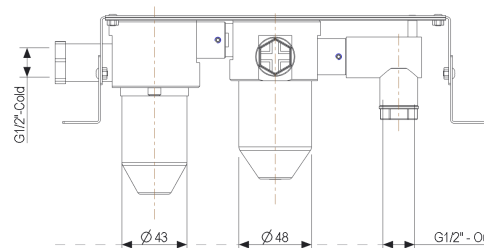

BOX03-2019

BOX03-2019

The contents of the box:

BOX03-2019

Depth Min.70 Max.82 with wall cladding

3.1  **After the operation 3, Test the plant !**
If the test is Ok, go with the point 4!

7 Clean all the surface with the apposite product, for the stainless steel faucet use water with a neutral detergent.