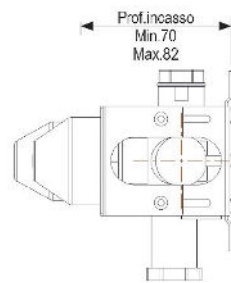

BOX03-2019

BOX03-2019

The contents of the
box:

BOX03-2019

Depth Min.70 Max.82 with wall cladding

3.1  **After the operation 3, Test the plant !**
If the test is Ok, go with the point 4!

7 Clean all the surface with the apposite product, for the stainless steel faucet use water with a neutral detergent.