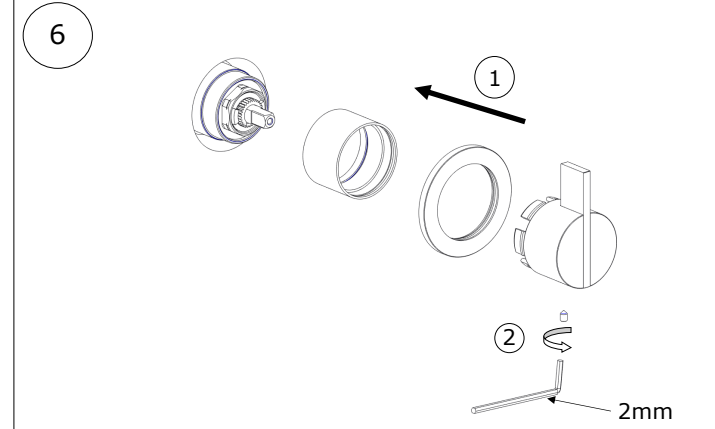

BOX03-2019

BOX03-2019

The contents of the box:

BOX03-2019

Depth Min.70 Max.82 with wall cladding

3.1  **After the operation 3, Test the plant !**
If the test is Ok, go with the point 4!

7 Clean all the surface with the apposite product, for the stainless steel faucet use water with a neutral detergent.