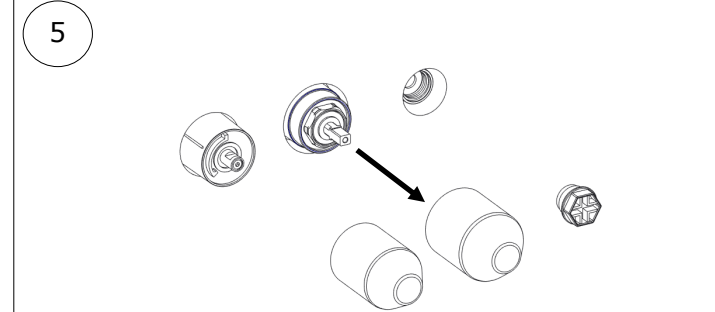

BOX03-2019

BOX03-2019

The contents of the box:

BOX03-2019

Depth Min.70 Max.82 with wall cladding

3.1  **After the operation 3, Test the plant !**
If the test is Ok, go with the point 4!

7 Clean all the surface with the apposite product, for the stainless steel faucet use water with a neutral detergent.