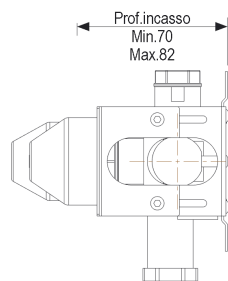

BOX03-2019

BOX03-2019

The contents of the box:

BOX03-2019

Depth Min.70 Max.82 with wall cladding

3.1  **After the operation 3, Test the plant !**
If the test is Ok, go with the point 4!

7 Clean all the surface with the apposite product, for the stainless steel faucet use water with a neutral detergent.