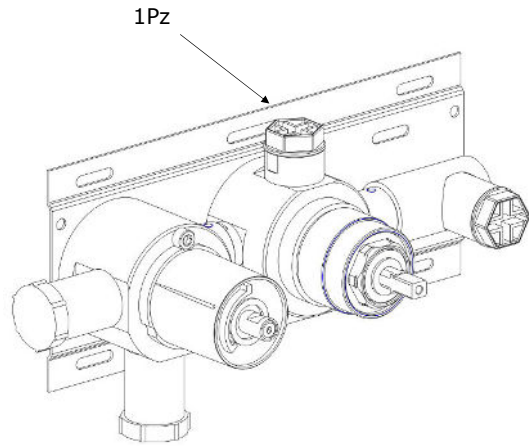

BOX03-2019

BOX03-2019

The contents of the
box:

BOX03-2019

Depth Min.70 Max.82 with wall cladding

3.1  **After the operation 3, Test the plant !**
If the test is Ok, go with the point 4!

7 Clean all the surface with the apposite product, for the stainless steel faucet use water with a neutral detergent.