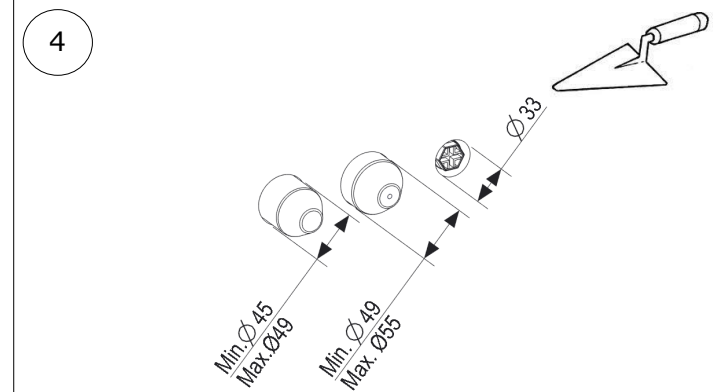

BOX03-2019

BOX03-2019

The contents of the box:

BOX03-2019

Depth Min.70 Max.82 with wall cladding

3.1  **After the operation 3, Test the plant !**
If the test is Ok, go with the point 4!

7 Clean all the surface with the apposite product, for the stainless steel faucet use water with a neutral detergent.