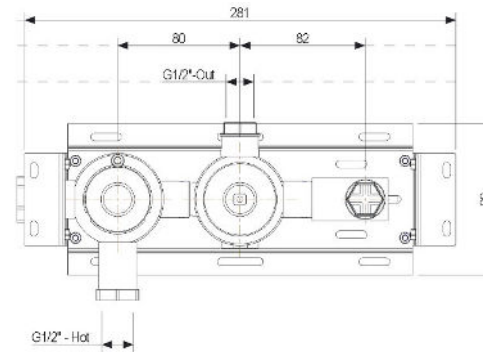

BOX03-2019

BOX03-2019

The contents of the
box:

BOX03-2019

Depth Min.70 Max.82 with wall cladding

3.1  **After the operation 3, Test the plant !**
If the test is Ok, go with the point 4!

7 Clean all the surface with the apposite product, for the stainless steel faucet use water with a neutral detergent.