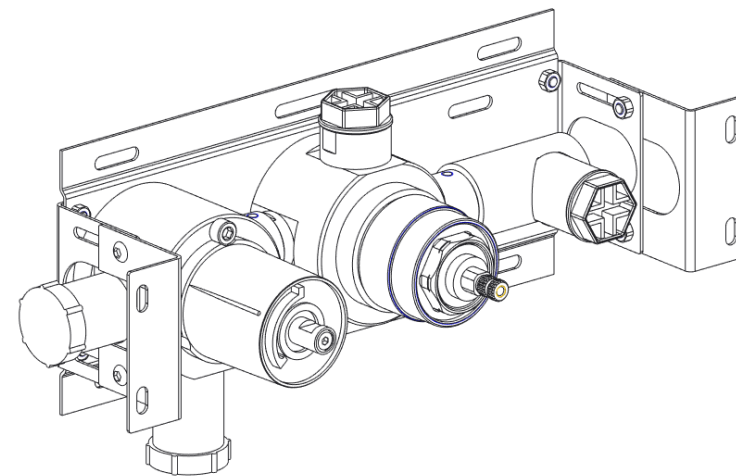

BOX03-2019

BOX03-2019

The contents of the box:

BOX03-2019

Depth Min.70 Max.82 with wall cladding

3.1  **After the operation 3, Test the plant !**
If the test is Ok, go with the point 4!

7 Clean all the surface with the apposite product, for the stainless steel faucet use water with a neutral detergent.