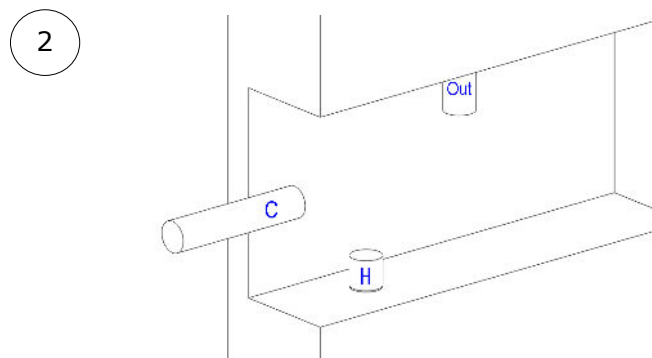

BOX03-2019

BOX03-2019

The contents of the
box:

BOX03-2019

Depth Min.70 Max.82 with wall cladding

3.1  **After the operation 3, Test the plant !**
If the test is Ok, go with the point 4!

7 Clean all the surface with the apposite product, for the stainless steel faucet use water with a neutral detergent.