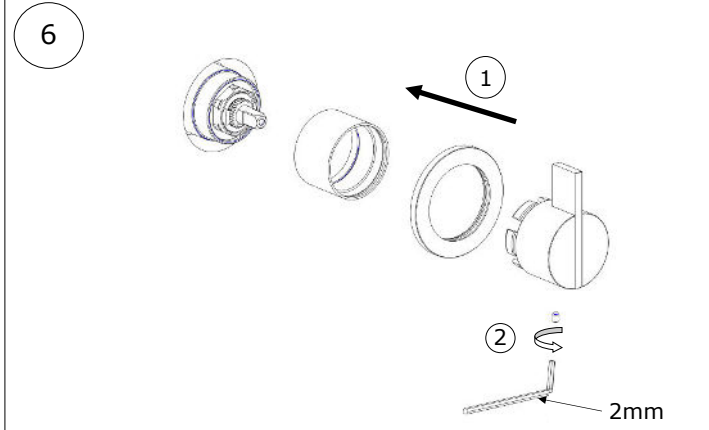

BOX03-2019

BOX03-2019

The contents of the
box:

BOX03-2019

Depth Min.70 Max.82 with wall cladding

3.1  **After the operation 3, Test the plant !**
If the test is Ok, go with the point 4!

7 Clean all the surface with the apposite product, for the stainless steel faucet use water with a neutral detergent.