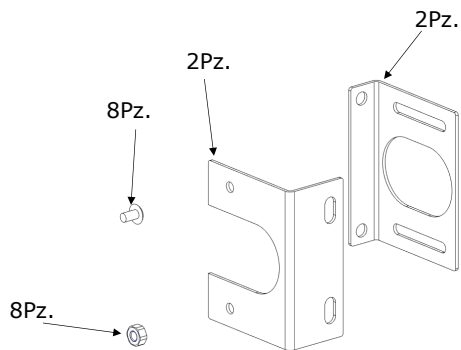

BOX03-2019

BOX03-2019

The contents of the box:

BOX03-2019

Depth Min.70 Max.82 with wall cladding

3.1  **After the operation 3, Test the plant !**
If the test is Ok, go with the point 4!

7 Clean all the surface with the apposite product, for the stainless steel faucet use water with a neutral detergent.