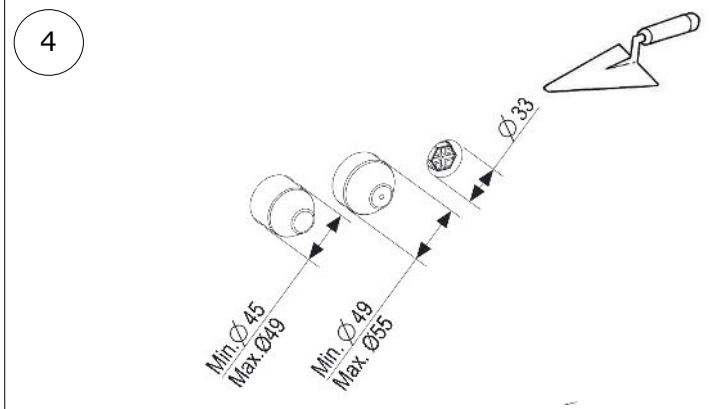

BOX03-2019

BOX03-2019

The contents of the
box:

BOX03-2019

Depth Min.70 Max.82 with wall cladding

3.1  **After the operation 3, Test the plant !**
If the test is Ok, go with the point 4!

7 Clean all the surface with the apposite product, for the stainless steel faucet use water with a neutral detergent.