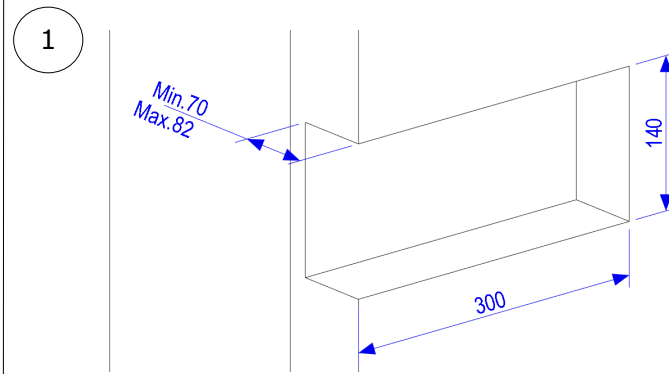

BOX03-2019

BOX03-2019

The contents of the box:

BOX03-2019

Depth Min.70 Max.82 with wall cladding

3.1  **After the operation 3, Test the plant !**
If the test is Ok, go with the point 4!

7 Clean all the surface with the apposite product, for the stainless steel faucet use water with a neutral detergent.