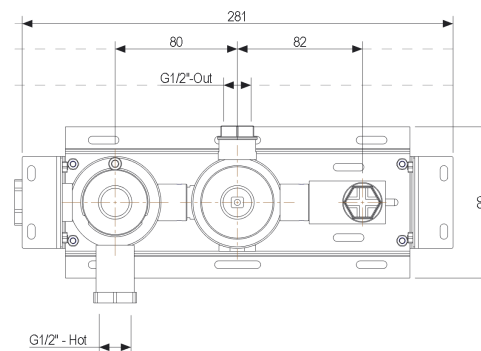

BOX03-2019

BOX03-2019

The contents of the box:

BOX03-2019

Depth Min.70 Max.82 with wall cladding

3.1  **After the operation 3, Test the plant !**
If the test is Ok, go with the point 4!

7 Clean all the surface with the apposite product, for the stainless steel faucet use water with a neutral detergent.