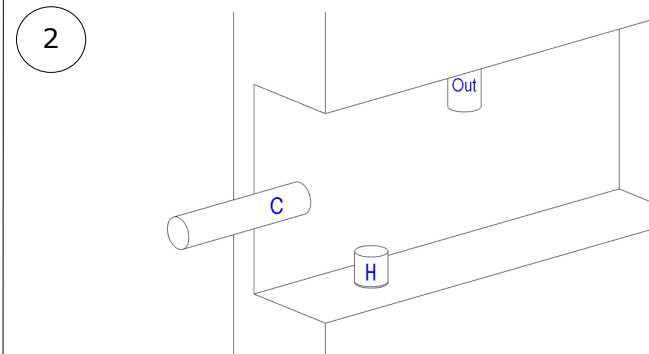

BOX03-2019

BOX03-2019

The contents of the box:

BOX03-2019

Depth Min.70 Max.82 with wall cladding

3.1  **After the operation 3, Test the plant !**
If the test is Ok, go with the point 4!

7 Clean all the surface with the apposite product, for the stainless steel faucet use water with a neutral detergent.