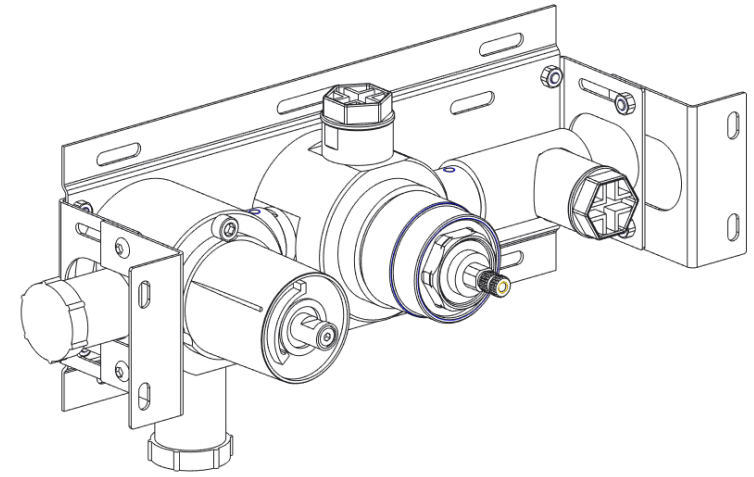

BOX03-2019

BOX03-2019

The contents of the
box:

BOX03-2019

Depth Min.70 Max.82 with wall cladding

3.1  **After the operation 3, Test the plant !**
If the test is Ok, go with the point 4!

7 Clean all the surface with the apposite product, for the stainless steel faucet use water with a neutral detergent.