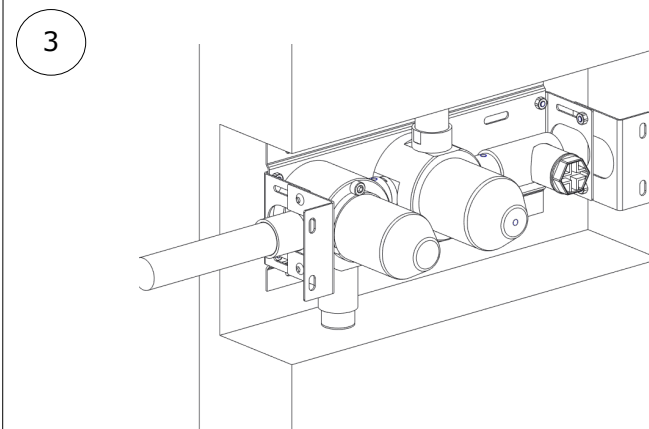

BOX03-2019

BOX03-2019

The contents of the box:

BOX03-2019

Depth Min.70 Max.82 with wall cladding

3.1  **After the operation 3, Test the plant !**
If the test is Ok, go with the point 4!

7 Clean all the surface with the apposite product, for the stainless steel faucet use water with a neutral detergent.