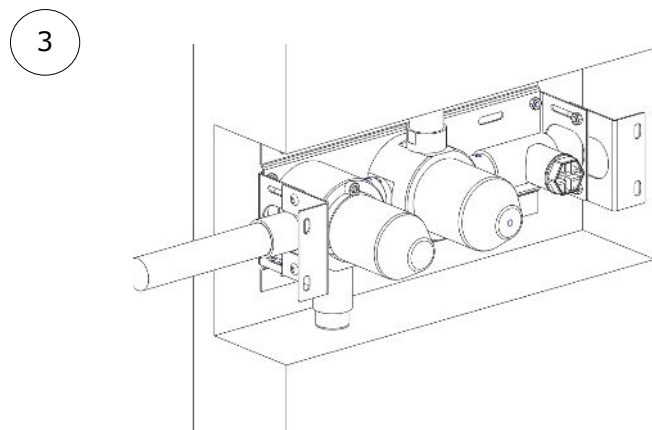

BOX03-2019

BOX03-2019

The contents of the
box:

BOX03-2019

Depth Min.70 Max.82 with wall cladding

3.1  **After the operation 3, Test the plant !**
If the test is Ok, go with the point 4!

7 Clean all the surface with the apposite product, for the stainless steel faucet use water with a neutral detergent.