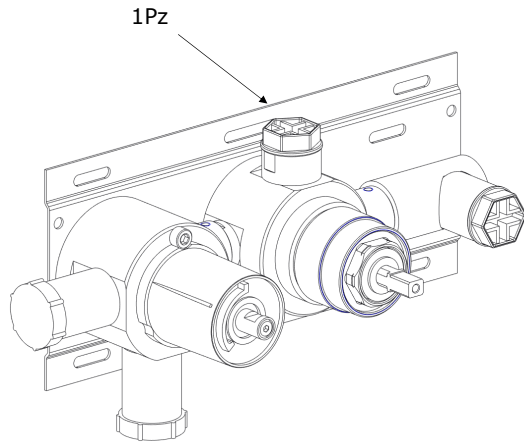

BOX03-2019

BOX03-2019

The contents of the box:

BOX03-2019

Depth Min.70 Max.82 with wall cladding

3.1  **After the operation 3, Test the plant !**
If the test is Ok, go with the point 4!

7 Clean all the surface with the apposite product, for the stainless steel faucet use water with a neutral detergent.