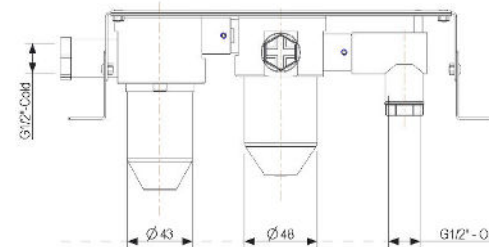

BOX03-2019

BOX03-2019

The contents of the
box:

BOX03-2019

Depth Min.70 Max.82 with wall cladding

3.1  **After the operation 3, Test the plant !**
If the test is Ok, go with the point 4!

7 Clean all the surface with the apposite product, for the stainless steel faucet use water with a neutral detergent.