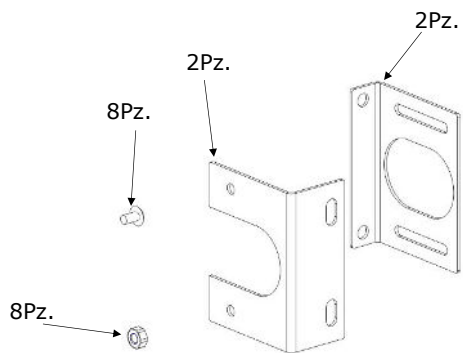

BOX03-2019

BOX03-2019

The contents of the
box:

BOX03-2019

Depth Min.70 Max.82 with wall cladding

3.1  **After the operation 3, Test the plant !**
If the test is Ok, go with the point 4!

7 Clean all the surface with the apposite product, for the stainless steel faucet use water with a neutral detergent.