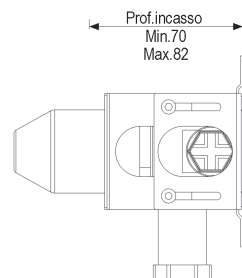

BOX01THERM-2019

BOX01THERM-2019

The contents of the box:

BOX01THERM-2019

3.1  **After the operation 3, Test the plant !**  
**If the test is Ok, go with the point 4!**

7 Clean all the surface with the apposite product, for the stainless steel faucet use water with a neutral detergent.