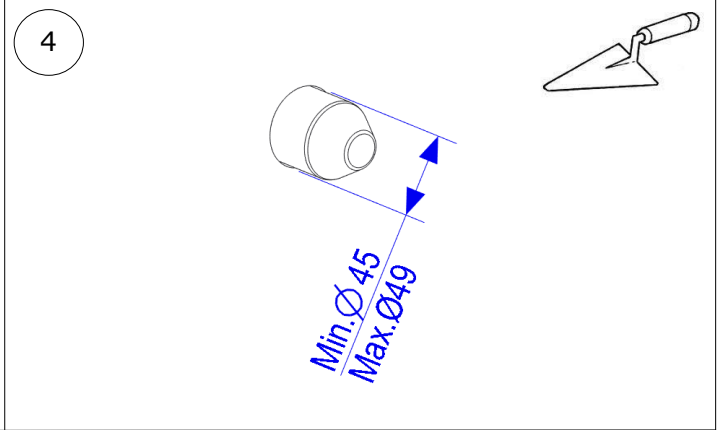

BOX01THERM-2019

BOX01THERM-2019

The contents of the box:

BOX01THERM-2019

3.1  **After the operation 3, Test the plant !**  
**If the test is Ok, go with the point 4!**

7 Clean all the surface with the apposite product, for the stainless steel faucet use water with a neutral detergent.