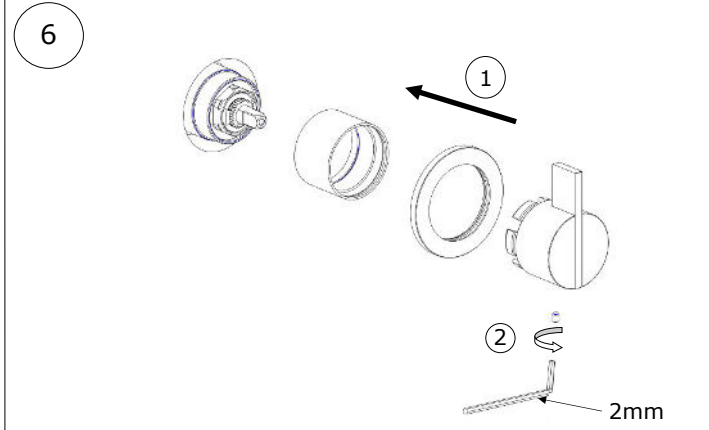

BOX01THERM-2019

BOX01THERM-2019

The contents of the box:

BOX01THERM-2019

Depth Min.70 Max.82 with wall cladding

3.1  **After the operation 3, Test the plant !**
If the test is Ok, go with the point 4!

7 Clean all the surface with the apposite product, for the stainless steel faucet use water with a neutral detergent.