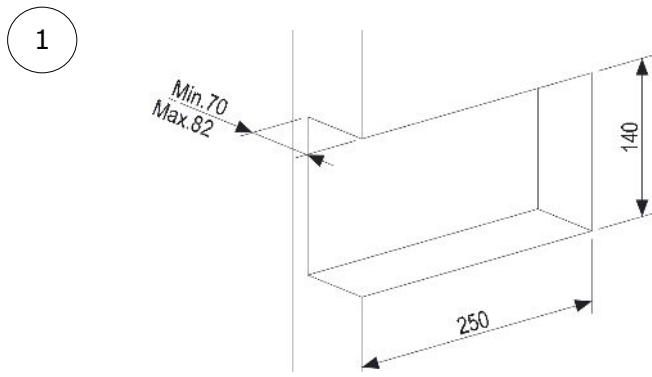

BOX01THERM-2019

BOX01THERM-2019

The contents of the box:

BOX01THERM-2019

Depth Min.70 Max.82 with wall cladding

3.1  **After the operation 3, Test the plant !**
If the test is Ok, go with the point 4!

7 Clean all the surface with the apposite product, for the stainless steel faucet use water with a neutral detergent.