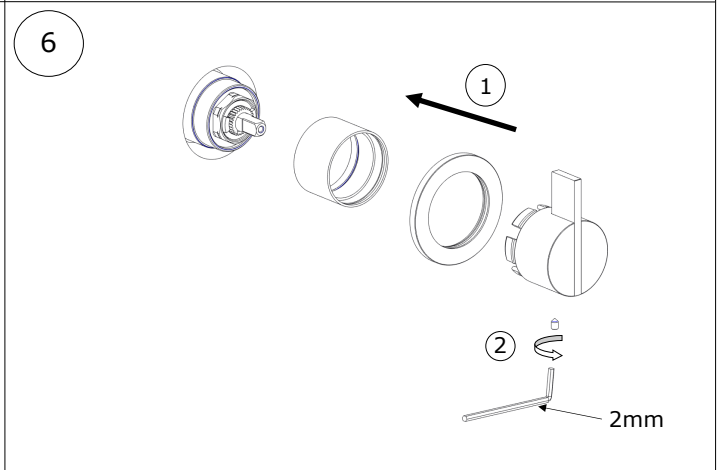

BOX01THERM-2019

BOX01THERM-2019

The contents of the box:

BOX01THERM-2019

3.1  **After the operation 3, Test the plant !**  
**If the test is Ok, go with the point 4!**

7 Clean all the surface with the apposite product, for the stainless steel faucet use water with a neutral detergent.