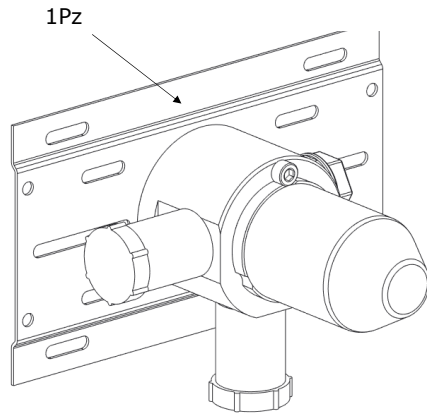

BOX01THERM-2019

BOX01THERM-2019

The contents of the box:

BOX01THERM-2019

3.1  **After the operation 3, Test the plant !**  
**If the test is Ok, go with the point 4!**

7 Clean all the surface with the apposite product, for the stainless steel faucet use water with a neutral detergent.