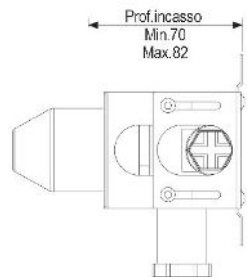

BOX01THERM-2019

BOX01THERM-2019

The contents of the box:

BOX01THERM-2019

Depth Min.70 Max.82 with wall cladding

3.1  **After the operation 3, Test the plant !**
If the test is Ok, go with the point 4!

7 Clean all the surface with the apposite product, for the stainless steel faucet use water with a neutral detergent.