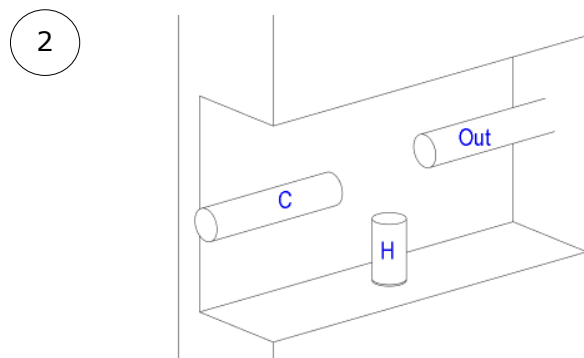

BOX01THERM-2019

BOX01THERM-2019

The contents of the box:

BOX01THERM-2019

Depth Min.70 Max.82 with wall cladding

3.1  **After the operation 3, Test the plant !**
If the test is Ok, go with the point 4!

7 Clean all the surface with the apposite product, for the stainless steel faucet use water with a neutral detergent.