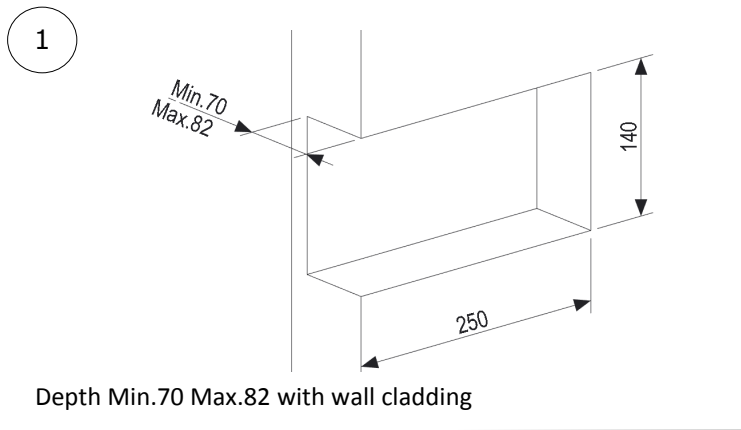

BOX01THERM-2019

BOX01THERM-2019

The contents of the box:

BOX01THERM-2019

3.1  **After the operation 3, Test the plant !**  
**If the test is Ok, go with the point 4!**

7 Clean all the surface with the apposite product, for the stainless steel faucet use water with a neutral detergent.