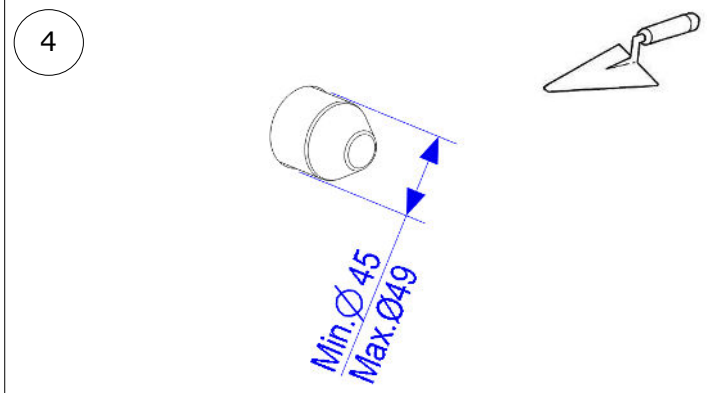

BOX01THERM-2019

BOX01THERM-2019

The contents of the box:

BOX01THERM-2019

Depth Min.70 Max.82 with wall cladding

3.1  **After the operation 3, Test the plant !**
If the test is Ok, go with the point 4!

7 Clean all the surface with the apposite product, for the stainless steel faucet use water with a neutral detergent.