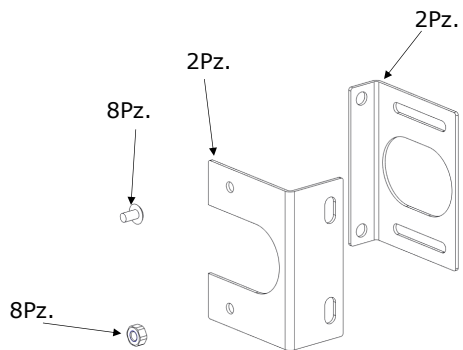

BOX01THERM-2019

BOX01THERM-2019

The contents of the box:

BOX01THERM-2019

3.1  **After the operation 3, Test the plant !**  
**If the test is Ok, go with the point 4!**

7 Clean all the surface with the apposite product, for the stainless steel faucet use water with a neutral detergent.