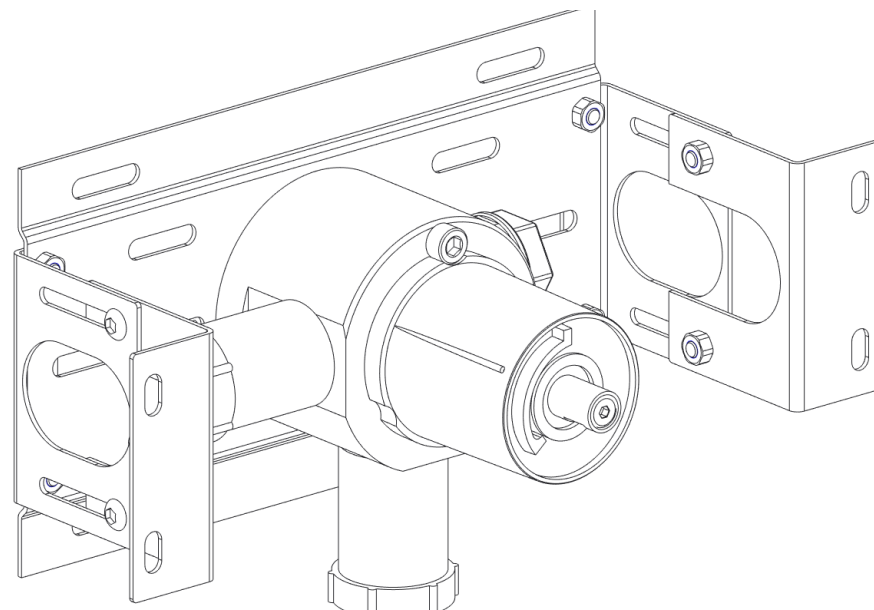

BOX01THERM-2019

BOX01THERM-2019

The contents of the box:

BOX01THERM-2019

3.1  **After the operation 3, Test the plant !**  
**If the test is Ok, go with the point 4!**

7 Clean all the surface with the apposite product, for the stainless steel faucet use water with a neutral detergent.