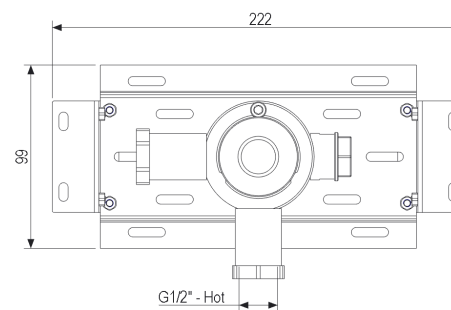

BOX01THERM-2019

BOX01THERM-2019

The contents of the box:

BOX01THERM-2019

3.1  **After the operation 3, Test the plant !**  
**If the test is Ok, go with the point 4!**

7 Clean all the surface with the apposite product, for the stainless steel faucet use water with a neutral detergent.