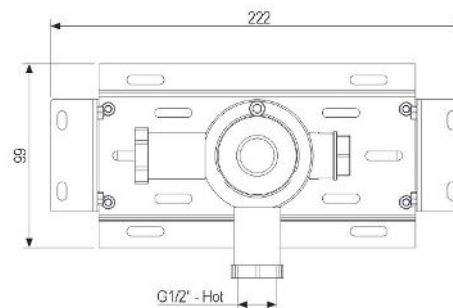

BOX01THERM-2019

BOX01THERM-2019

The contents of the box:

BOX01THERM-2019

Depth Min.70 Max.82 with wall cladding

3.1  **After the operation 3, Test the plant !**
If the test is Ok, go with the point 4!

7 Clean all the surface with the apposite product, for the stainless steel faucet use water with a neutral detergent.