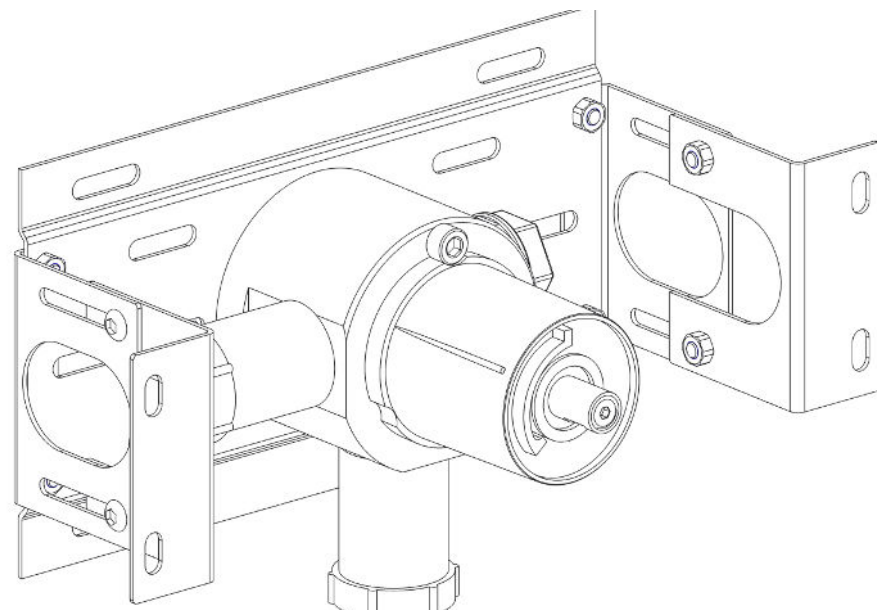

BOX01THERM-2019

BOX01THERM-2019

The contents of the box:

BOX01THERM-2019

Depth Min.70 Max.82 with wall cladding

3.1  **After the operation 3, Test the plant !**
If the test is Ok, go with the point 4!

7 Clean all the surface with the apposite product, for the stainless steel faucet use water with a neutral detergent.