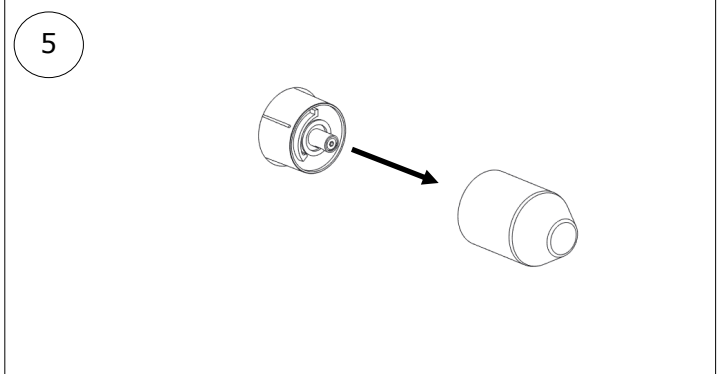

BOX01THERM-2019

BOX01THERM-2019

The contents of the box:

BOX01THERM-2019

3.1  **After the operation 3, Test the plant !**  
**If the test is Ok, go with the point 4!**

7 Clean all the surface with the apposite product, for the stainless steel faucet use water with a neutral detergent.