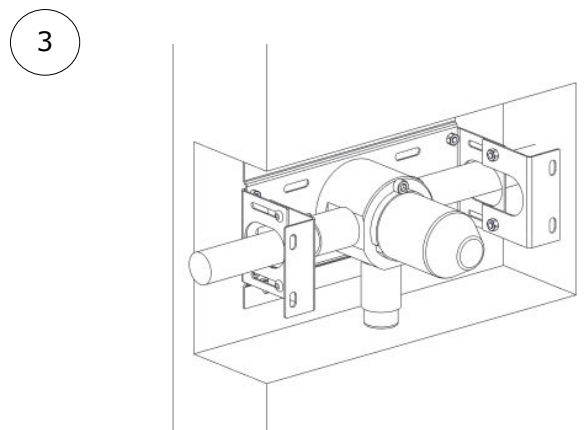

BOX01THERM-2019

BOX01THERM-2019

The contents of the box:

BOX01THERM-2019

Depth Min.70 Max.82 with wall cladding

3.1  **After the operation 3, Test the plant !**
If the test is Ok, go with the point 4!

7 Clean all the surface with the apposite product, for the stainless steel faucet use water with a neutral detergent.