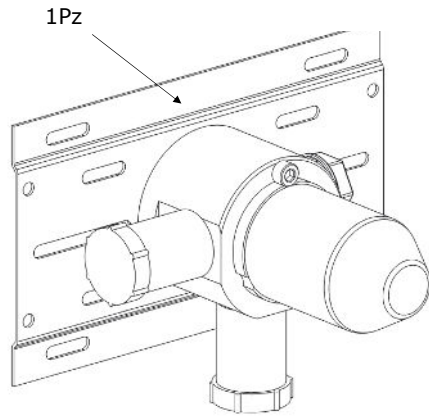

BOX01THERM-2019

BOX01THERM-2019

The contents of the box:

BOX01THERM-2019

Depth Min.70 Max.82 with wall cladding

3.1  **After the operation 3, Test the plant !**
If the test is Ok, go with the point 4!

7 Clean all the surface with the apposite product, for the stainless steel faucet use water with a neutral detergent.