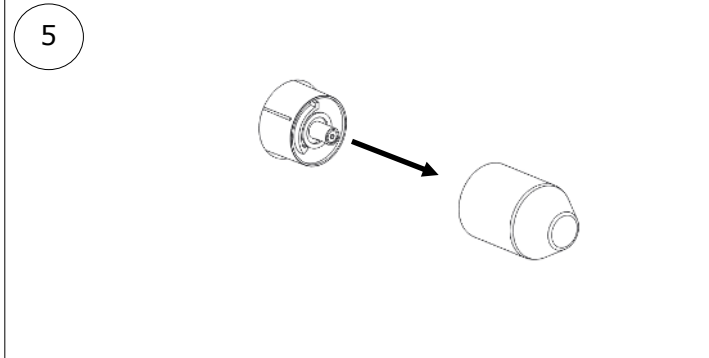

BOX01THERM-2019

BOX01THERM-2019

The contents of the box:

BOX01THERM-2019

Depth Min.70 Max.82 with wall cladding

3.1  **After the operation 3, Test the plant !**
If the test is Ok, go with the point 4!

7 Clean all the surface with the apposite product, for the stainless steel faucet use water with a neutral detergent.