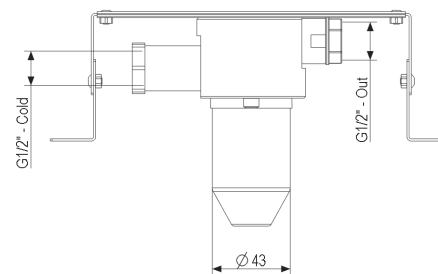

BOX01THERM-2019

BOX01THERM-2019

The contents of the box:

BOX01THERM-2019

3.1  **After the operation 3, Test the plant !**  
**If the test is Ok, go with the point 4!**

7 Clean all the surface with the apposite product, for the stainless steel faucet use water with a neutral detergent.