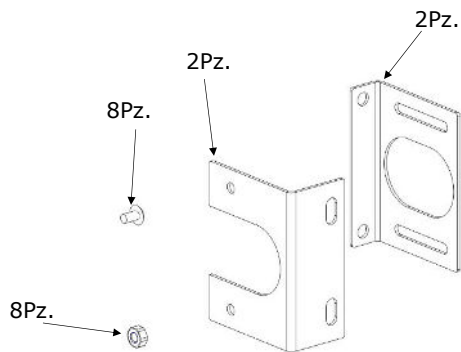

BOX01THERM-2019

BOX01THERM-2019

The contents of the box:

BOX01THERM-2019

Depth Min.70 Max.82 with wall cladding

3.1  **After the operation 3, Test the plant !**
If the test is Ok, go with the point 4!

7 Clean all the surface with the apposite product, for the stainless steel faucet use water with a neutral detergent.