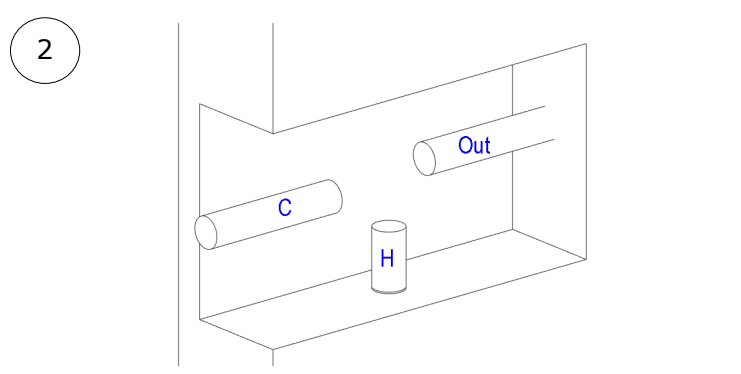

BOX01THERM-2019

BOX01THERM-2019

The contents of the box:

BOX01THERM-2019

3.1  **After the operation 3, Test the plant !**  
**If the test is Ok, go with the point 4!**

7 Clean all the surface with the apposite product, for the stainless steel faucet use water with a neutral detergent.