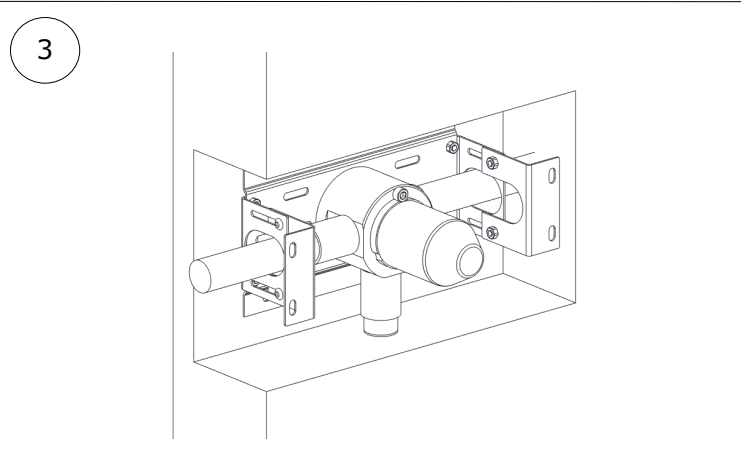

BOX01THERM-2019

BOX01THERM-2019

The contents of the box:

BOX01THERM-2019

3.1  **After the operation 3, Test the plant !**  
**If the test is Ok, go with the point 4!**

7 Clean all the surface with the apposite product, for the stainless steel faucet use water with a neutral detergent.