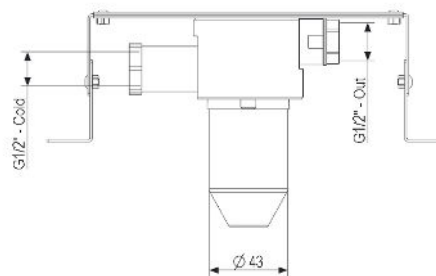

BOX01THERM-2019

BOX01THERM-2019

The contents of the box:

BOX01THERM-2019

Depth Min.70 Max.82 with wall cladding

3.1  **After the operation 3, Test the plant !**
If the test is Ok, go with the point 4!

7 Clean all the surface with the apposite product, for the stainless steel faucet use water with a neutral detergent.