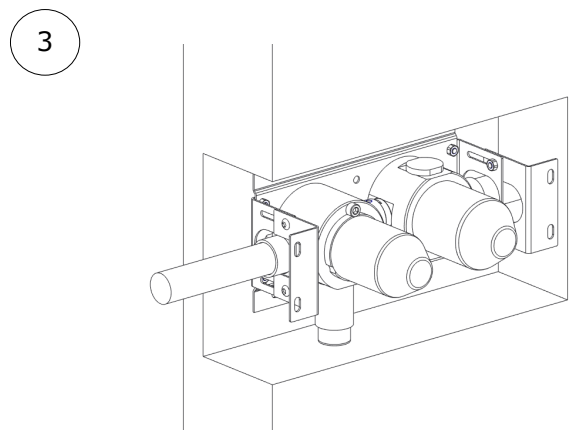

BOX04-VALVE-2019

BOX04-VALVE-2019

The contents of the box:

BOX04-VALVE-2019

Depth Min.70 Max.82 with wall cladding

3.1  **After the operation 3, Test the plant !**
If the test is Ok, go with the point 4!

7 Clean all the surface with the apposite product, for the stainless steel faucet use water with a neutral detergent.