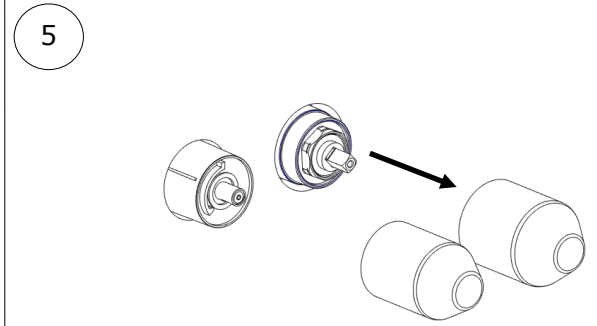

BOX04-VALVE-2019

BOX04-VALVE-2019

The contents of the box:

BOX04-VALVE-2019

Depth Min.70 Max.82 with wall cladding

3.1  **After the operation 3, Test the plant !**
If the test is Ok, go with the point 4!

7 Clean all the surface with the apposite product, for the stainless steel faucet use water with a neutral detergent.