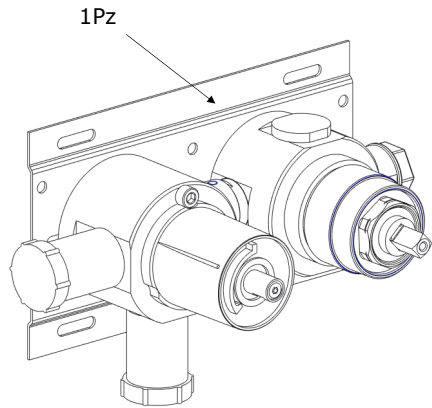

BOX04-VALVE-2019

BOX04-VALVE-2019

The contents of the box:

BOX04-VALVE-2019

Depth Min.70 Max.82 with wall cladding

3.1  **After the operation 3, Test the plant !**
If the test is Ok, go with the point 4!

7 Clean all the surface with the apposite product, for the stainless steel faucet use water with a neutral detergent.