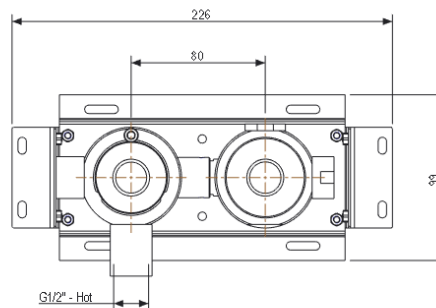

BOX04-VALVE-2019

BOX04-VALVE-2019

The contents of the box:

BOX04-VALVE-2019

Depth Min.70 Max.82 with wall cladding

3.1  **After the operation 3, Test the plant !**
If the test is Ok, go with the point 4!

7 Clean all the surface with the apposite product, for the stainless steel faucet use water with a neutral detergent.