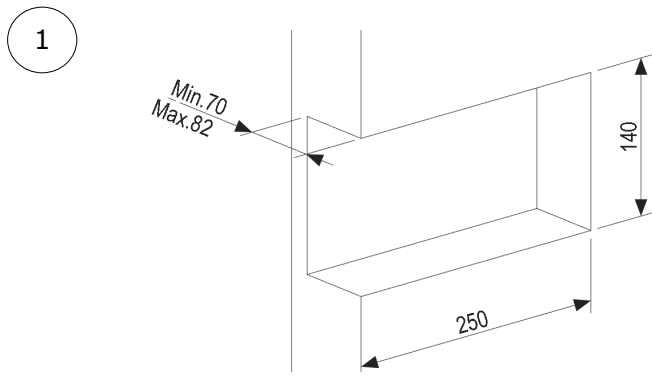

BOX04-VALVE-2019

BOX04-VALVE-2019

The contents of the box:

BOX04-VALVE-2019

Depth Min.70 Max.82 with wall cladding

3.1  **After the operation 3, Test the plant !**
If the test is Ok, go with the point 4!

7 Clean all the surface with the apposite product, for the stainless steel faucet use water with a neutral detergent.