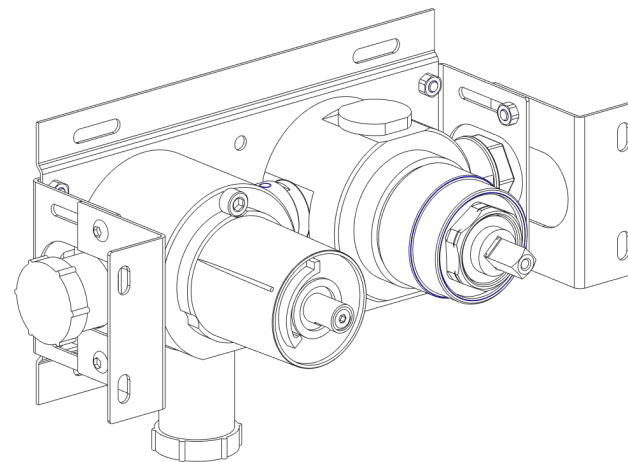

BOX04-VALVE-2019

BOX04-VALVE-2019

The contents of the box:

BOX04-VALVE-2019

Depth Min.70 Max.82 with wall cladding

3.1  **After the operation 3, Test the plant !**
If the test is Ok, go with the point 4!

7 Clean all the surface with the apposite product, for the stainless steel faucet use water with a neutral detergent.