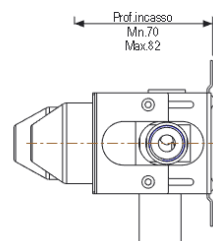

BOX04-VALVE-2019

BOX04-VALVE-2019

The contents of the box:

BOX04-VALVE-2019

Depth Min.70 Max.82 with wall cladding

3.1  **After the operation 3, Test the plant !**
If the test is Ok, go with the point 4!

7 Clean all the surface with the apposite product, for the stainless steel faucet use water with a neutral detergent.