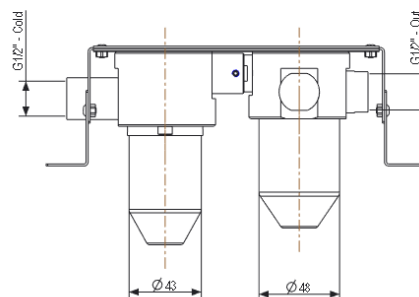

BOX04-VALVE-2019

BOX04-VALVE-2019

The contents of the box:

BOX04-VALVE-2019

Depth Min.70 Max.82 with wall cladding

3.1  **After the operation 3, Test the plant !**
If the test is Ok, go with the point 4!

7 Clean all the surface with the apposite product, for the stainless steel faucet use water with a neutral detergent.