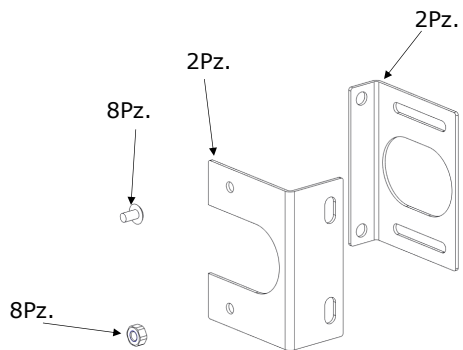

BOX04-VALVE-2019

BOX04-VALVE-2019

The contents of the box:

BOX04-VALVE-2019

Depth Min.70 Max.82 with wall cladding

3.1  **After the operation 3, Test the plant !**
If the test is Ok, go with the point 4!

7 Clean all the surface with the apposite product, for the stainless steel faucet use water with a neutral detergent.