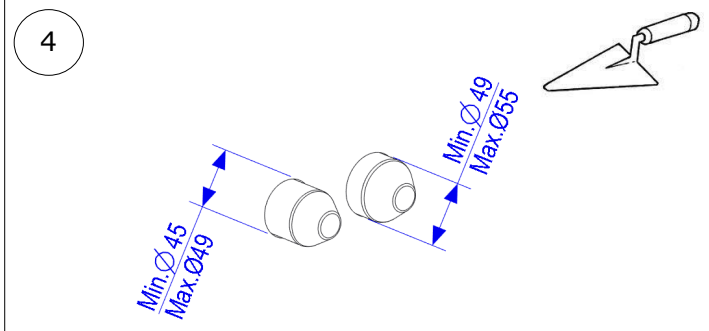

BOX04-VALVE-2019

BOX04-VALVE-2019

The contents of the box:

BOX04-VALVE-2019

Depth Min.70 Max.82 with wall cladding

3.1  **After the operation 3, Test the plant !**
If the test is Ok, go with the point 4!

7 Clean all the surface with the apposite product, for the stainless steel faucet use water with a neutral detergent.