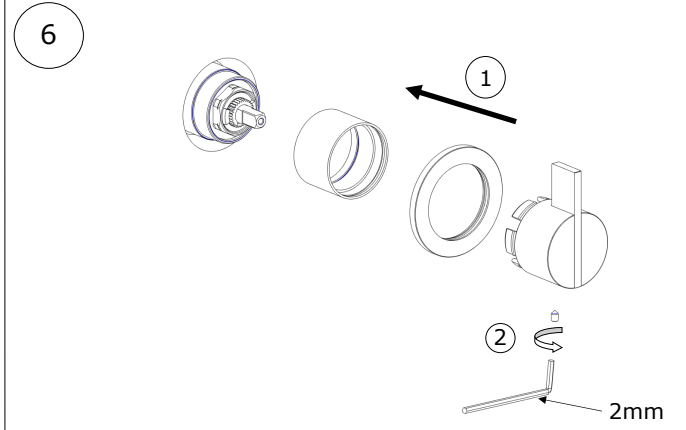

BOX04-VALVE-2019

BOX04-VALVE-2019

The contents of the box:

BOX04-VALVE-2019

Depth Min.70 Max.82 with wall cladding

3.1  **After the operation 3, Test the plant !**
If the test is Ok, go with the point 4!

7 Clean all the surface with the apposite product, for the stainless steel faucet use water with a neutral detergent.