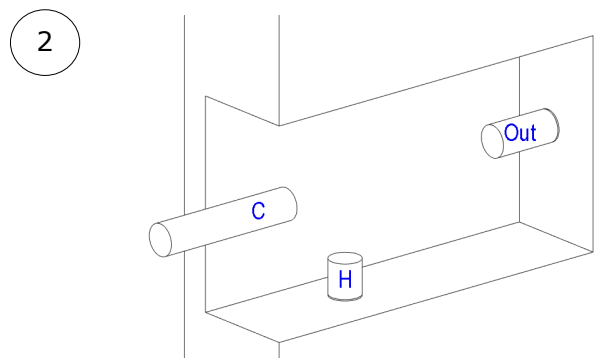

BOX04-VALVE-2019

BOX04-VALVE-2019

The contents of the box:

BOX04-VALVE-2019

Depth Min.70 Max.82 with wall cladding

3.1  **After the operation 3, Test the plant !**
If the test is Ok, go with the point 4!

7 Clean all the surface with the apposite product, for the stainless steel faucet use water with a neutral detergent.