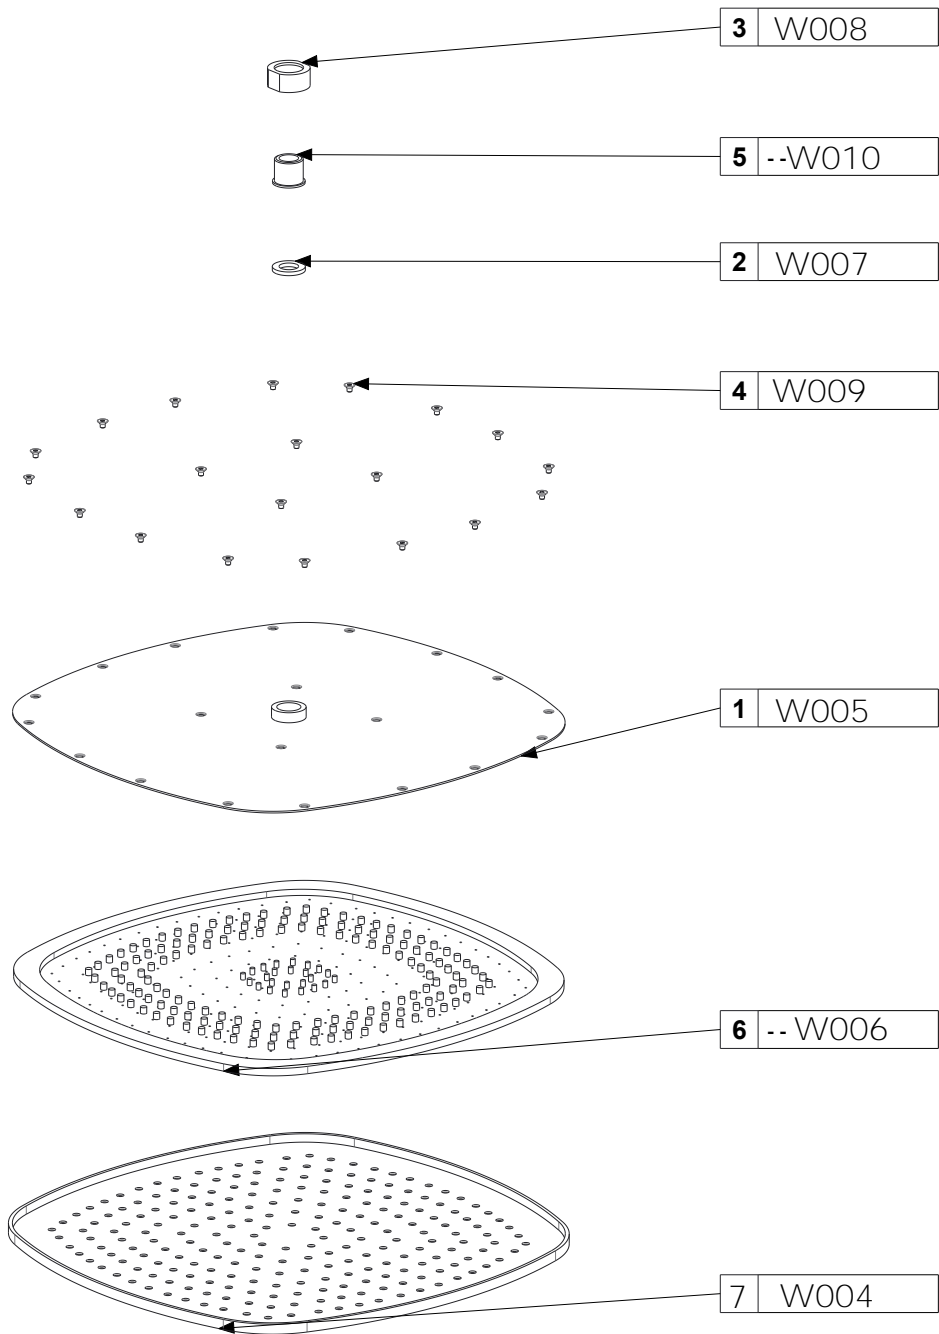

3	V020029	Regolatore PCW 1,75gpm G1/2"	1	VARI	
1	W001	Decorative Cover diam. 60mm	1	304 stainless steel	
2	W002	Ceiling Tube 200mm	1	304 stainless steel	
Pos.	Dis. nr.	Descrizione	Q.ta'	Materiale	Peso

1	W005	back plate	1	316 stainless steel	
2	W007	O-ring	1	rubber	
3	W008	fixing nut	1	304 stainless steel	
4	W009	Screws	20	304 stainless steel	
5	W010	Screw Thread connection 1/2"	1	304 stainless steel	
6	W006	Nozzle Mattress	1		
7	W004	front plate	1	316 stainless steel	
<b>Pos.</b>	<b>Dis. nr.</b>	<b>Descrizione</b>	<b>Q.ta'</b>	<b>Materiale</b>	<b>Peso</b>