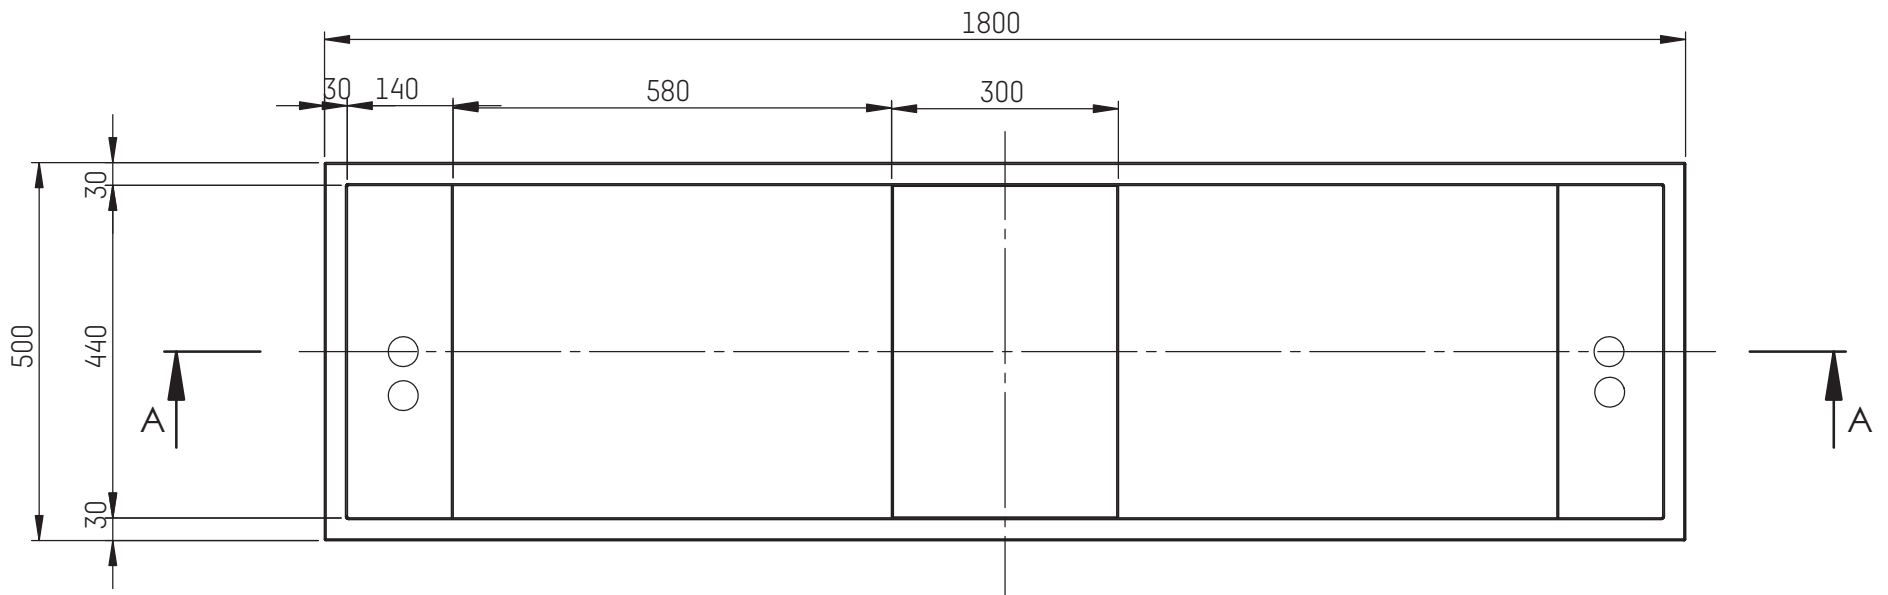

Top

Front

SECTION A-A

20181204
Studio Piet Boon

Washbasin 180 x 50
Typology 2B / monolith

Scale 1:10
Units: mm