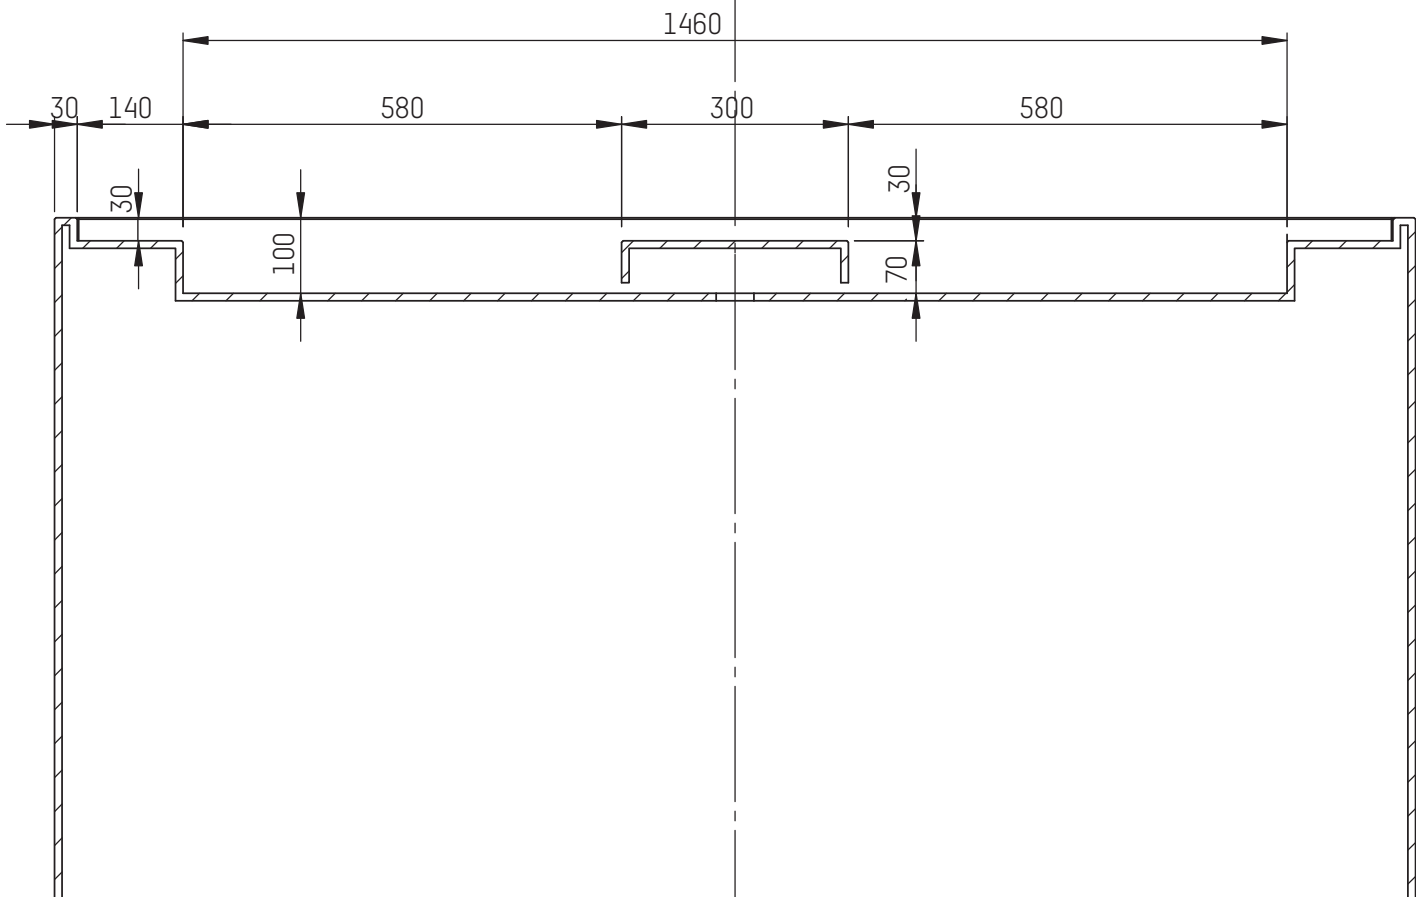

Top

Front

SECTION A-A

20181204
Studio Piet Boon

Washbasin 180 x 50
Typology 2B / monolith

Scale 1:10
Units: mm