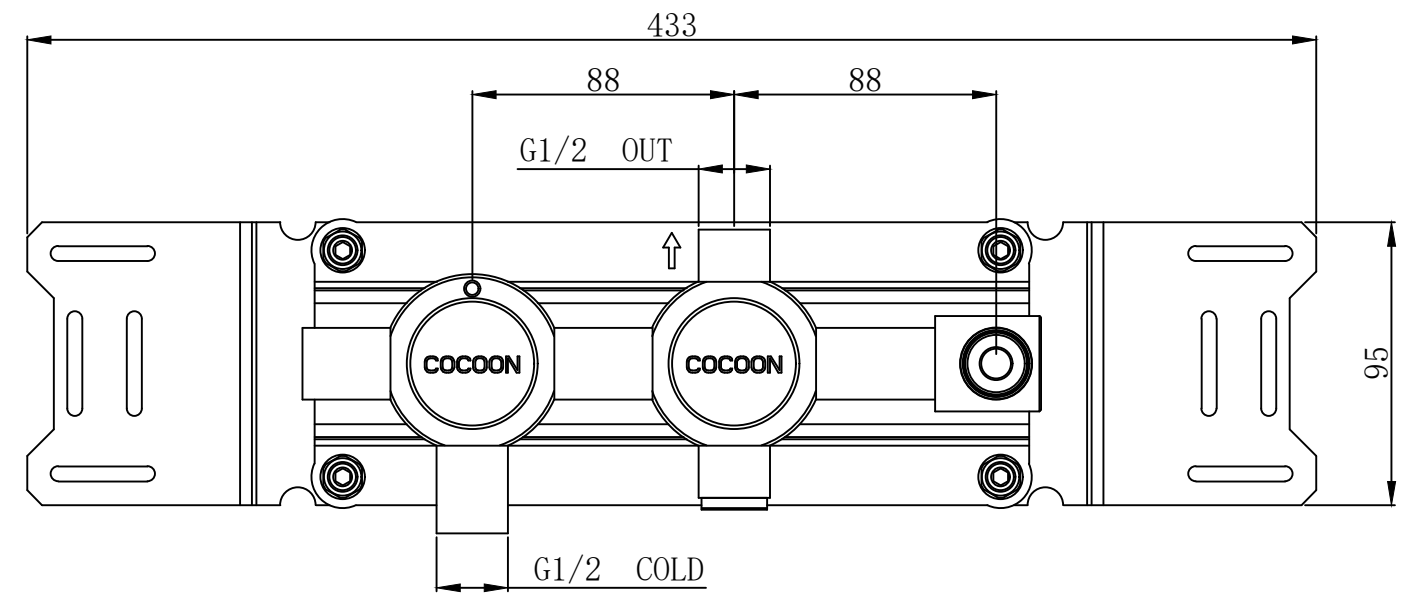

**John Pawson** Built-in thermostatic mixer with 2 way diverter & fixed outlet socket

1/2" connection to copper, steel, iron or pex pipe work.

Article number: BOX13

**John Pawson**

by

**COCOON**

**Dimensioned drawing**

prof. incasso  
min:80  
max:90