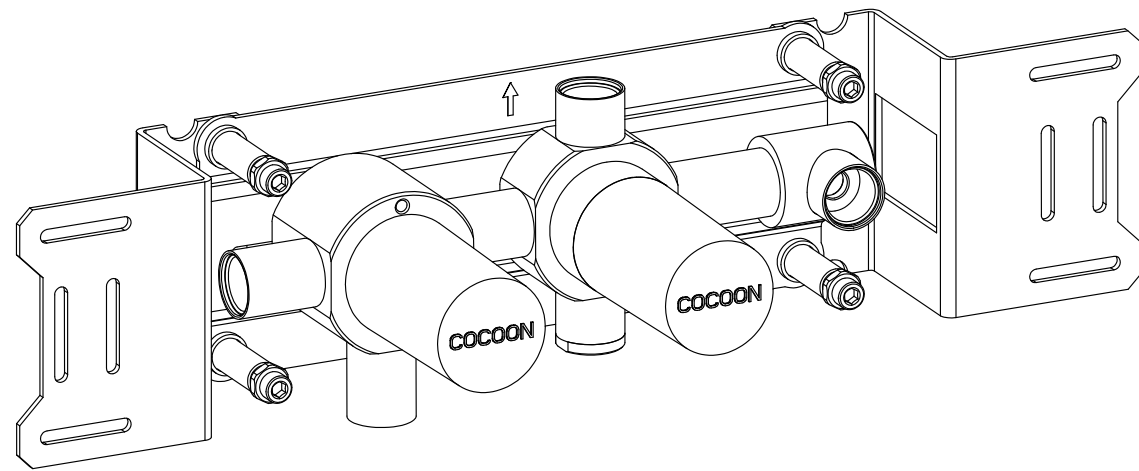

**John Pawson** Built-in thermostatic mixer with 2 way diverter & fixed outlet socket

1/2" connection to copper, steel, iron or pex pipe work.

Article number: BOX13

**John Pawson**

by

**COCOON**

**Dimensioned drawing**

prof. incasso  
min:80  
max:90