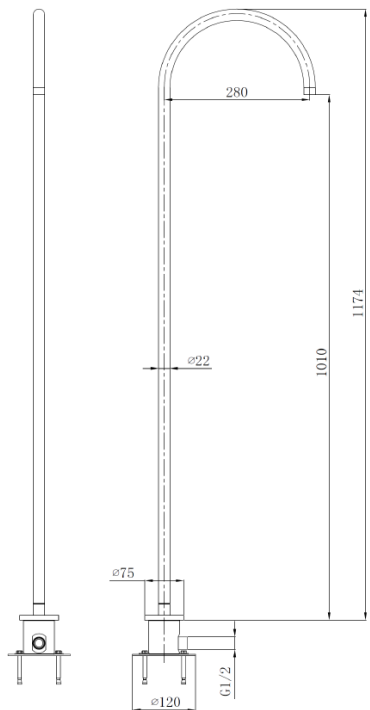

 U.P. Code
 ASME A112.18.1/CSA B121.1

Made in Italy
 by **COCOON**
 Year - Month

by **COCOON**

JP 36

JP 36

JP 36 free standing washbasin spout

Installation manual