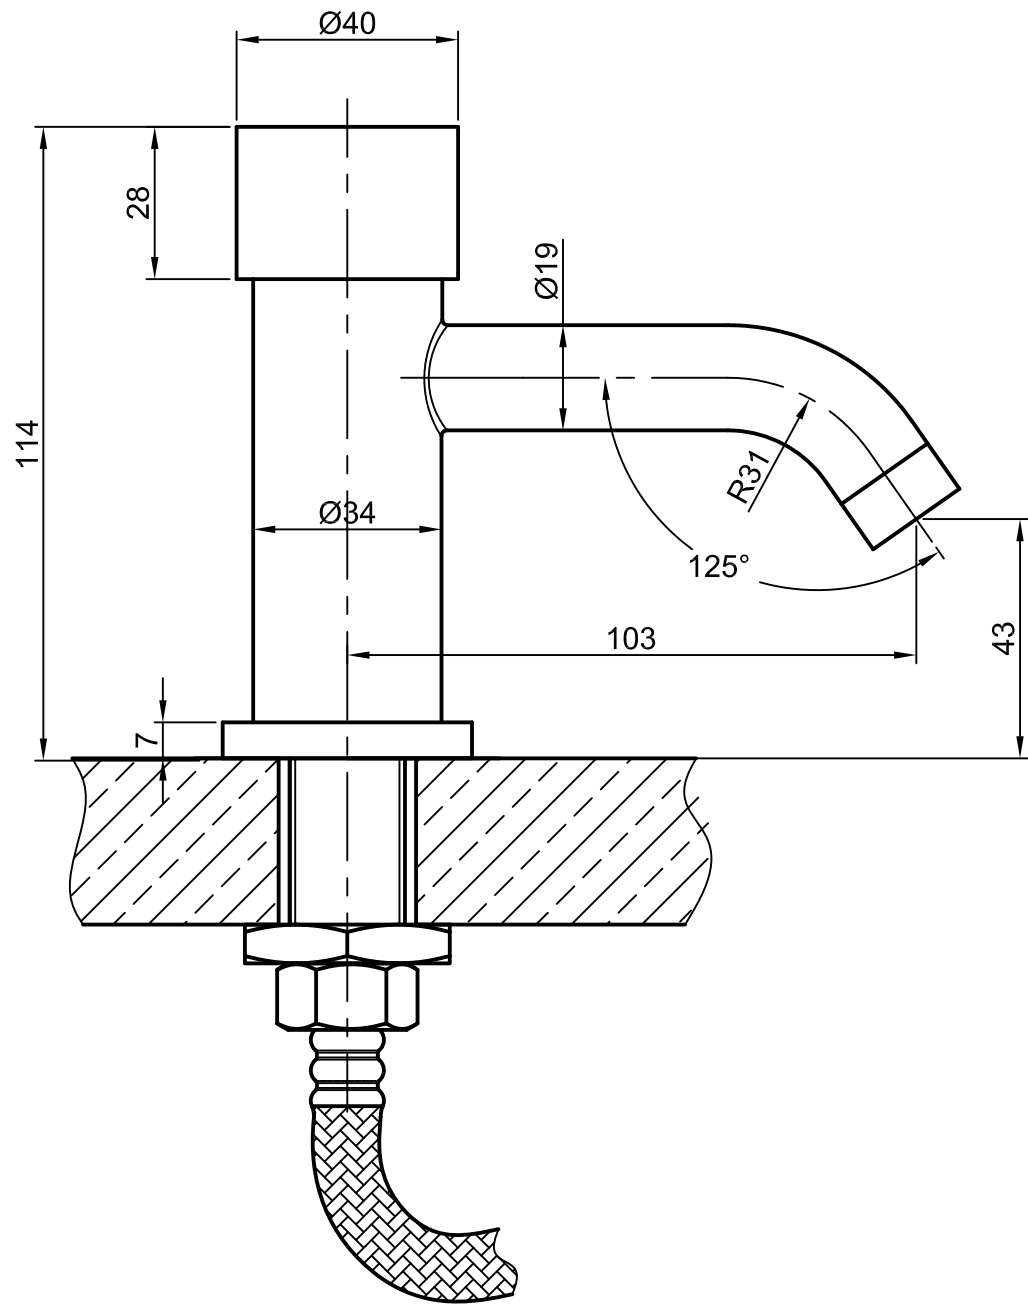

MONO 09

Deck mounted basin/toilet tap

Technical Drawings & Product Specs

COCOON
www.bycocoon.com

create your professional account and
order safely online at
www.bycocoon.com

for technical assistance email to
support@bycocoon.com