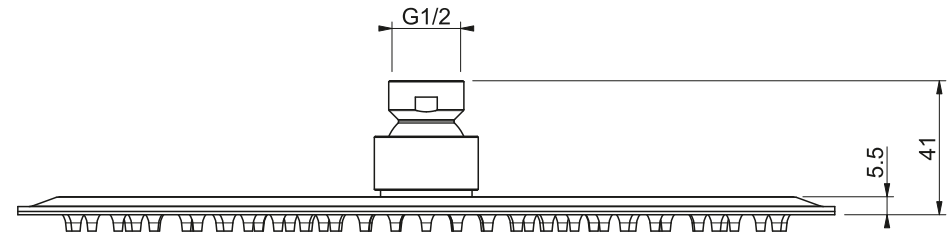

RAIN 25

Rain shower head

Technical Drawings & Product Specs

COCOON
www.bycocoon.com

create your professional account and
order safely online at
www.bycocoon.com

for technical assistance email to
support@bycocoon.com