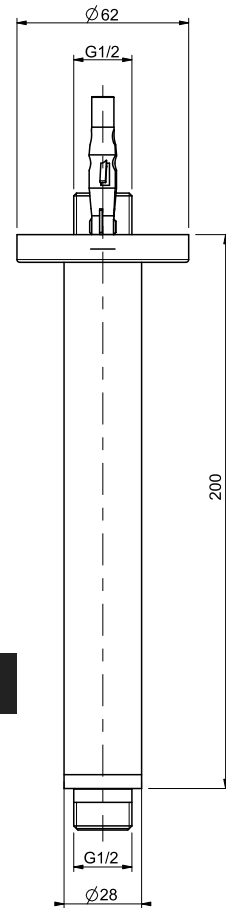

PO10/20/30

Ceiling mounted shower fixing

Technical Drawings & Product Specs

COCOON
www.bycocoon.com

PO10

PO20

PO30

PO10