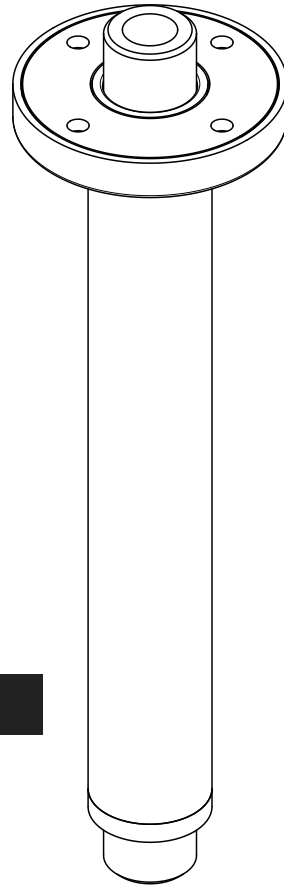

PO10/20/30

Ceiling mounted shower fixing

Technical Drawings & Product Specs

COCOON
www.bycocoon.com

PO10

PO20

PO30

PO10