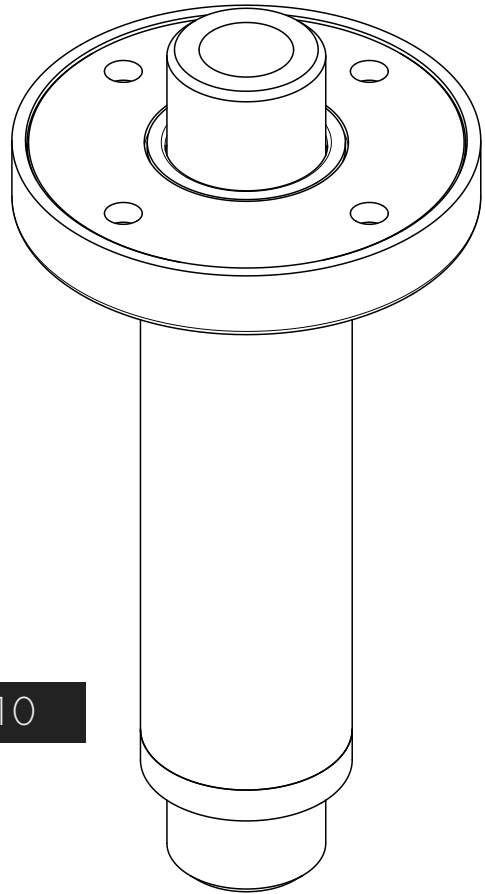

PO10/20/30

Ceiling mounted shower fixing

Technical Drawings & Product Specs

COCOON
www.bycocoon.com

PO10

PO20

PO30

PO10