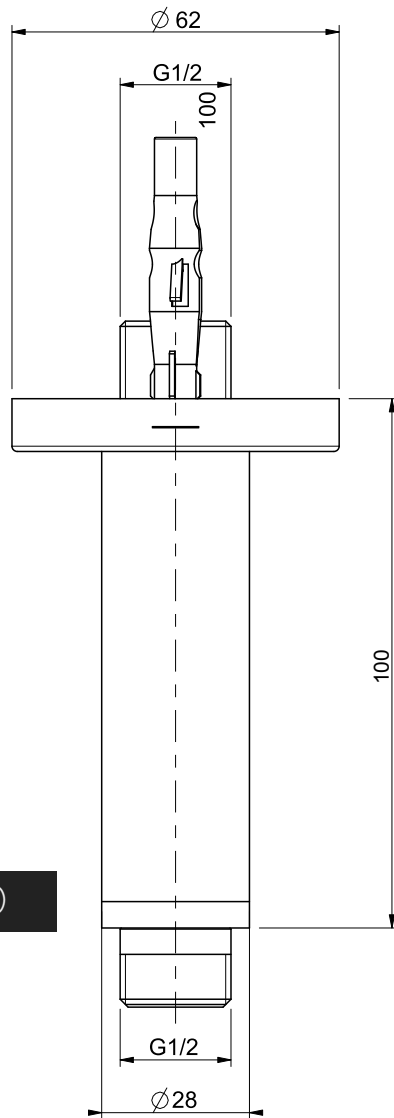

PO10/20/30

Ceiling mounted shower fixing

Technical Drawings & Product Specs

COCOON
www.bycocoon.com

PO10

PO20

PO30

PO10