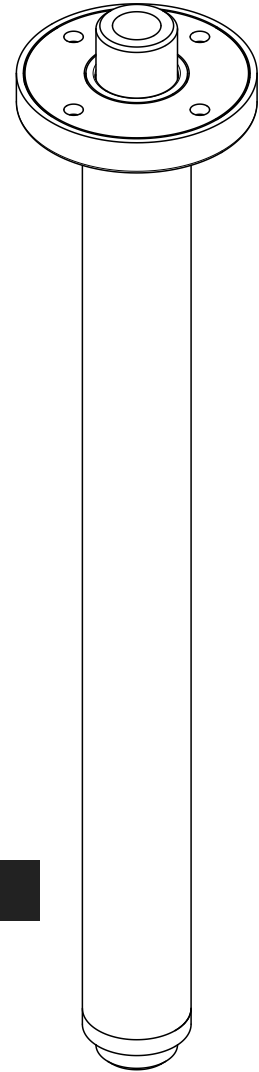

PO10/20/30

Ceiling mounted shower fixing

Technical Drawings & Product Specs

COCOON
www.bycocoon.com

PO10

PO20

PO30

PO10